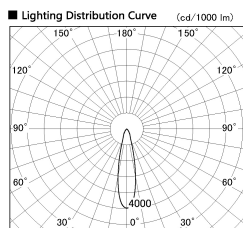

Item no. SD356-3320W9035

Series Name: Reflector type cylinder arm tracklight (UL Track) (SD356))

Installation	Track mount
Type	Reflector type cylinder arm tracklight (UL Track) (SD356))
Fixture wattage	35.5W
Beam angle	23 deg
Color Temp.	3500K
CRI	Ra>90
Luminous	2765 lm
Body	Die-cast aluminum alloy
Body finish	White
Trim finish	White
Reflector finish	N/A
IP Rate	IP20
Light source	COB module
Input Voltage	AC220~240V
Dimming Type	Non-Dimmable
Certificate	CE, CCC
Cut Hole	N/A