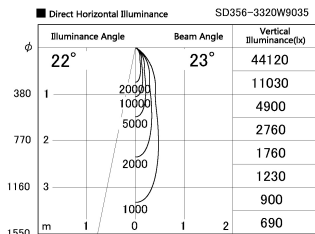

Item no. SD356-3320W9035

Series Name: Reflector type cylinder arm tracklight (UL Track) (SD356))

Installation	Track mount
Type	Reflector type cylinder arm tracklight (UL Track) (SD356))
Fixture wattage	35.5W
Beam angle	23 deg
Color Temp.	3500K
CRI	Ra>90
Luminous	2765 lm
Body	Die-cast aluminum alloy
Body finish	White
Trim finish	White
Reflector finish	N/A
IP Rate	IP20
Light source	COB module
Input Voltage	AC220~240V
Dimming Type	Non-Dimmable
Certificate	CE, CCC
Cut Hole	N/A