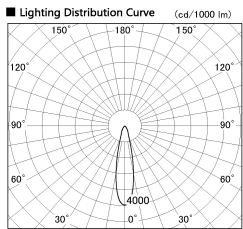

Item no. SD356-3320W9035

Series Name: Reflector type cylinder arm tracklight (UL Track) (SD356))

Installation	Track mount
Type	
Fixture wattage	35.5W
Beam angle	23 deg
Color Temp.	3500K
CRI	Ra>90
Luminous	2765 lm
Body	Die-cast aluminum alloy
Body finish	White
Trim finish	White
Reflector finish	N/A
IP Rate	IP20
Light source	COB module
Input Voltage	AC220~240V
Dimming Type	Non-Dimmable
Certificate	CE, CCC
Cut Hole	N/A