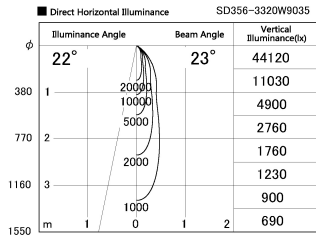

Item no. SD356-3320W9035

Series Name: Reflector type cylinder arm tracklight (UL Track) (SD356))

Installation	Track mount
Type	
Fixture wattage	35.5W
Beam angle	23 deg
Color Temp.	3500K
CRI	Ra>90
Luminous	2765 lm
Body	Die-cast aluminum alloy
Body finish	White
Trim finish	White
Reflector finish	N/A
IP Rate	IP20
Light source	COB module
Input Voltage	AC220~240V
Dimming Type	Non-Dimmable
Certificate	CE, CCC
Cut Hole	N/A