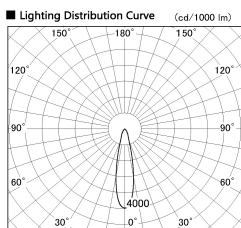

Item no. SD356-3320W9040

Series Name: Reflector type cylinder arm tracklight (UL Track) (SD356))

Installation	Track mount
Type	
Fixture wattage	35.5W
Beam angle	23 deg
Color Temp.	4000K
CRI	Ra>90
Luminous	2792 lm
Body	Die-cast aluminum alloy
Body finish	White
Trim finish	White
Reflector finish	N/A
IP Rate	IP20
Light source	COB module
Input Voltage	AC220~240V
Dimming Type	Non-Dimmable
Certificate	CE, CCC
Cut Hole	N/A

Direct Horizontal Illuminance SD356-3320W9040

Illuminance Angle	Beam Angle	Vertical Illuminance(lx)
22°	23°	44550
380	1	11140
770	2	4950
1160	3	2780
1550	m	1780
	1	1240
	0	910
	1	700
	2	700