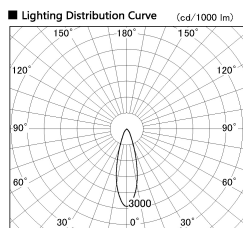

Item no. SD356-3330B8530

Series Name: Reflector type cylinder arm tracklight (UL Track) (SD356))

Installation	Track mount
Type	
Fixture wattage	35.5W
Beam angle	29 deg
Color Temp.	3000K
CRI	Ra>85
Luminous	2964 lm
Body	Die-cast aluminum alloy
Body finish	Black
Trim finish	Black
Reflector finish	N/A
IP Rate	IP20
Light source	COB module
Input Voltage	AC220~240V
Dimming Type	Non-Dimmable
Certificate	CE, CCC
Cut Hole	N/A