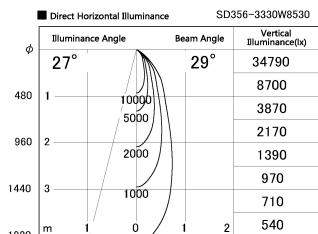

Item no. SD356-3330B8530

Series Name: Reflector type cylinder arm tracklight (UL Track) (SD356))

Installation	Track mount
Type	
Fixture wattage	35.5W
Beam angle	29 deg
Color Temp.	3000K
CRI	Ra>85
Luminous	2964 lm
Body	Die-cast aluminum alloy
Body finish	Black
Trim finish	Black
Reflector finish	N/A
IP Rate	IP20
Light source	COB module
Input Voltage	AC220~240V
Dimming Type	Non-Dimmable
Certificate	CE, CCC
Cut Hole	N/A