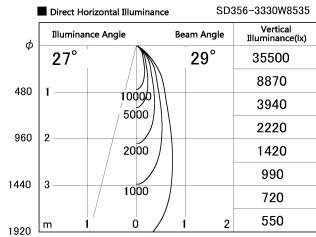

Item no. SD356-3330B8535

Series Name: Reflector type cylinder arm tracklight (UL Track) (SD356))

Installation	Track mount
Type	
Fixture wattage	35.5W
Beam angle	29 deg
Color Temp.	3500K
CRI	Ra>85
Luminous	3024 lm
Body	Die-cast aluminum alloy
Body finish	Black
Trim finish	Black
Reflector finish	N/A
IP Rate	IP20
Light source	COB module
Input Voltage	AC220~240V
Dimming Type	Non-Dimmable
Certificate	CE, CCC
Cut Hole	N/A