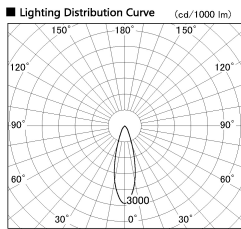

Item no. SD356-3330B8535

Series Name: Reflector type cylinder arm tracklight (UL Track) (SD356))

Installation	Track mount
Type	
Fixture wattage	35.5W
Beam angle	29 deg
Color Temp.	3500K
CRI	Ra>85
Luminous	3024 lm
Body	Die-cast aluminum alloy
Body finish	Black
Trim finish	Black
Reflector finish	N/A
IP Rate	IP20
Light source	COB module
Input Voltage	AC220~240V
Dimming Type	Non-Dimmable
Certificate	CE, CCC
Cut Hole	N/A