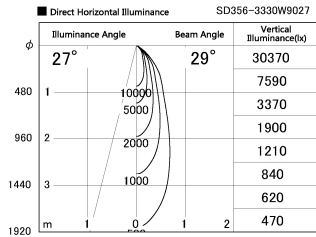

Item no. SD356-3330B9027

Series Name: Reflector type cylinder arm tracklight (UL Track) (SD356))

Installation	Track mount
Type	
Fixture wattage	35.5W
Beam angle	29 deg
Color Temp.	2700K
CRI	Ra>90
Luminous	2587 lm
Body	Die-cast aluminum alloy
Body finish	Black
Trim finish	Black
Reflector finish	N/A
IP Rate	IP20
Light source	COB module
Input Voltage	AC220~240V
Dimming Type	Non-Dimmable
Certificate	CE, CCC
Cut Hole	N/A