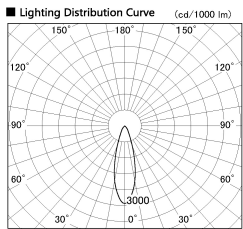

Item no. SD356-3330B9027

Series Name: Reflector type cylinder arm tracklight (UL Track) (SD356))

Installation	Track mount
Type	
Fixture wattage	35.5W
Beam angle	29 deg
Color Temp.	2700K
CRI	Ra>90
Luminous	2587 lm
Body	Die-cast aluminum alloy
Body finish	Black
Trim finish	Black
Reflector finish	N/A
IP Rate	IP20
Light source	COB module
Input Voltage	AC220~240V
Dimming Type	Non-Dimmable
Certificate	CE, CCC
Cut Hole	N/A