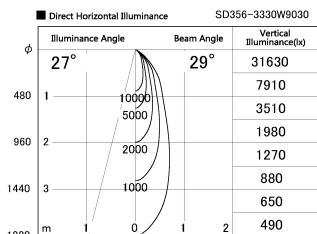

Item no. SD356-3330B9030

Series Name: Reflector type cylinder arm tracklight (UL Track) (SD356))

Installation	Track mount
Type	Reflector type cylinder arm tracklight (UL Track) (SD356))
Fixture wattage	35.5W
Beam angle	29 deg
Color Temp.	3000K
CRI	Ra>90
Luminous	2695 lm
Body	Die-cast aluminum alloy
Body finish	Black
Trim finish	Black
Reflector finish	N/A
IP Rate	IP20
Light source	COB module
Input Voltage	AC220~240V
Dimming Type	Non-Dimmable
Certificate	CE, CCC
Cut Hole	N/A