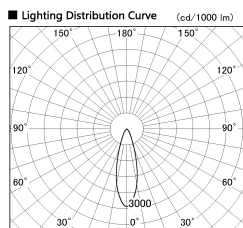

Item no. SD356-3330B9030

Series Name: Reflector type cylinder arm tracklight (UL Track) (SD356))

Installation	Track mount
Type	Reflector type cylinder arm tracklight (UL Track) (SD356))
Fixture wattage	35.5W
Beam angle	29 deg
Color Temp.	3000K
CRI	Ra>90
Luminous	2695 lm
Body	Die-cast aluminum alloy
Body finish	Black
Trim finish	Black
Reflector finish	N/A
IP Rate	IP20
Light source	COB module
Input Voltage	AC220~240V
Dimming Type	Non-Dimmable
Certificate	CE, CCC
Cut Hole	N/A