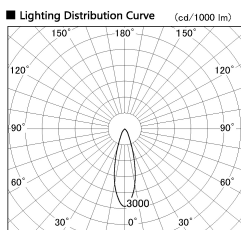

Item no. SD356-3330B9035

Series Name: Reflector type cylinder arm tracklight (UL Track) (SD356))

Installation	Track mount
Type	
Fixture wattage	35.5W
Beam angle	29 deg
Color Temp.	3500K
CRI	Ra>90
Luminous	2749 lm
Body	Die-cast aluminum alloy
Body finish	Black
Trim finish	Black
Reflector finish	N/A
IP Rate	IP20
Light source	COB module
Input Voltage	AC220~240V
Dimming Type	Non-Dimmable
Certificate	CE, CCC
Cut Hole	N/A