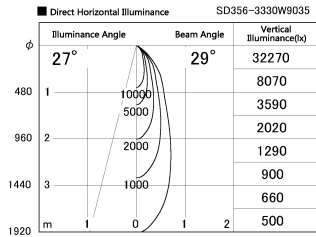

Item no. SD356-3330B9035

Series Name: Reflector type cylinder arm tracklight (UL Track) (SD356))

Installation	Track mount
Type	Reflector type cylinder arm tracklight (UL Track) (SD356))
Fixture wattage	35.5W
Beam angle	29 deg
Color Temp.	3500K
CRI	Ra>90
Luminous	2749 lm
Body	Die-cast aluminum alloy
Body finish	Black
Trim finish	Black
Reflector finish	N/A
IP Rate	IP20
Light source	COB module
Input Voltage	AC220~240V
Dimming Type	Non-Dimmable
Certificate	CE, CCC
Cut Hole	N/A