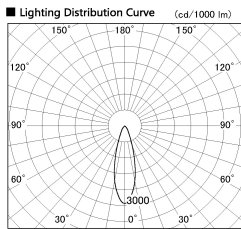

Item no. SD356-3330B9035

Series Name: Reflector type cylinder arm tracklight (UL Track) (SD356))

Installation	Track mount
Type	Reflector type cylinder arm tracklight (UL Track) (SD356))
Fixture wattage	35.5W
Beam angle	29 deg
Color Temp.	3500K
CRI	Ra>90
Luminous	2749 lm
Body	Die-cast aluminum alloy
Body finish	Black
Trim finish	Black
Reflector finish	N/A
IP Rate	IP20
Light source	COB module
Input Voltage	AC220~240V
Dimming Type	Non-Dimmable
Certificate	CE, CCC
Cut Hole	N/A