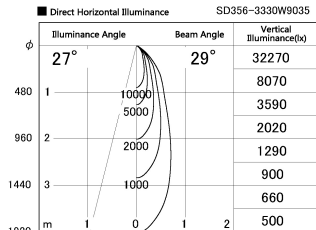

Item no. SD356-3330B9035

Series Name: Reflector type cylinder arm tracklight (UL Track) (SD356))

Installation	Track mount
Type	
Fixture wattage	35.5W
Beam angle	29 deg
Color Temp.	3500K
CRI	Ra>90
Luminous	2749 lm
Body	Die-cast aluminum alloy
Body finish	Black
Trim finish	Black
Reflector finish	N/A
IP Rate	IP20
Light source	COB module
Input Voltage	AC220~240V
Dimming Type	Non-Dimmable
Certificate	CE, CCC
Cut Hole	N/A