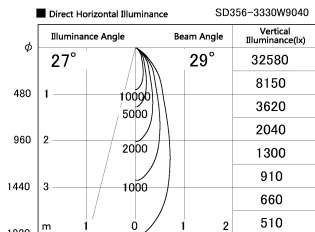

Item no. SD356-3330B9040

Series Name: Reflector type cylinder arm tracklight (UL Track) (SD356))

Installation	Track mount
Type	Reflector type cylinder arm tracklight (UL Track) (SD356))
Fixture wattage	35.5W
Beam angle	29 deg
Color Temp.	4000K
CRI	Ra>90
Luminous	2776 lm
Body	Die-cast aluminum alloy
Body finish	Black
Trim finish	Black
Reflector finish	N/A
IP Rate	IP20
Light source	COB module
Input Voltage	AC220~240V
Dimming Type	Non-Dimmable
Certificate	CE, CCC
Cut Hole	N/A