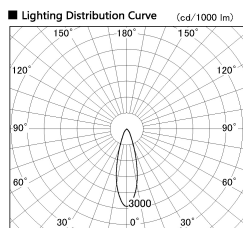

Item no. SD356-3330B9040

Series Name: Reflector type cylinder arm tracklight (UL Track) (SD356))

Installation	Track mount
Type	Reflector type cylinder arm tracklight (UL Track) (SD356))
Fixture wattage	35.5W
Beam angle	29 deg
Color Temp.	4000K
CRI	Ra>90
Luminous	2776 lm
Body	Die-cast aluminum alloy
Body finish	Black
Trim finish	Black
Reflector finish	N/A
IP Rate	IP20
Light source	COB module
Input Voltage	AC220~240V
Dimming Type	Non-Dimmable
Certificate	CE, CCC
Cut Hole	N/A