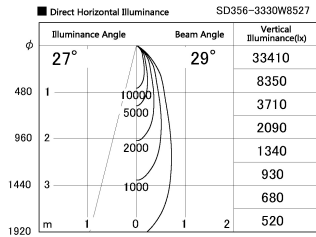

Item no. SD356-3330W8527

Series Name: Reflector type cylinder arm tracklight (UL Track) (SD356))

Installation	Track mount
Type	Reflector type cylinder arm tracklight (UL Track) (SD356))
Fixture wattage	35.5W
Beam angle	29 deg
Color Temp.	2700K
CRI	Ra>85
Luminous	2846 lm
Body	Die-cast aluminum alloy
Body finish	White
Trim finish	White
Reflector finish	N/A
IP Rate	IP20
Light source	COB module
Input Voltage	AC220~240V
Dimming Type	Non-Dimmable
Certificate	CE, CCC
Cut Hole	N/A