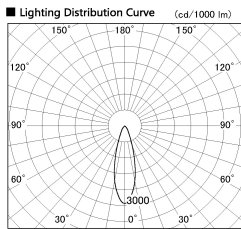

Item no. SD356-3330W8527

Series Name: Reflector type cylinder arm tracklight (UL Track) (SD356))

Installation	Track mount
Type	Reflector type cylinder arm tracklight (UL Track) (SD356))
Fixture wattage	35.5W
Beam angle	29 deg
Color Temp.	2700K
CRI	Ra>85
Luminous	2846 lm
Body	Die-cast aluminum alloy
Body finish	White
Trim finish	White
Reflector finish	N/A
IP Rate	IP20
Light source	COB module
Input Voltage	AC220~240V
Dimming Type	Non-Dimmable
Certificate	CE, CCC
Cut Hole	N/A