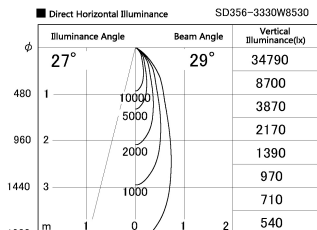

Item no. SD356-3330W8530

Series Name: Reflector type cylinder arm tracklight (UL Track) (SD356))

Installation	Track mount
Type	
Fixture wattage	35.5W
Beam angle	29 deg
Color Temp.	3000K
CRI	Ra>85
Luminous	2964 lm
Body	Die-cast aluminum alloy
Body finish	White
Trim finish	White
Reflector finish	N/A
IP Rate	IP20
Light source	COB module
Input Voltage	AC220~240V
Dimming Type	Non-Dimmable
Certificate	CE, CCC
Cut Hole	N/A