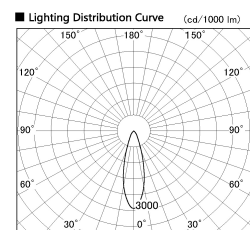

Item no. SD356-3330W8530

Series Name: Reflector type cylinder arm tracklight (UL Track) (SD356))

Installation	Track mount
Type	
Fixture wattage	35.5W
Beam angle	29 deg
Color Temp.	3000K
CRI	Ra>85
Luminous	2964 lm
Body	Die-cast aluminum alloy
Body finish	White
Trim finish	White
Reflector finish	N/A
IP Rate	IP20
Light source	COB module
Input Voltage	AC220~240V
Dimming Type	Non-Dimmable
Certificate	CE, CCC
Cut Hole	N/A