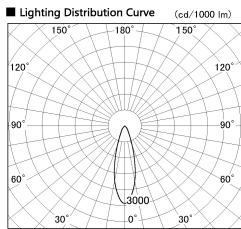

Item no. SD356-3330W8540

Series Name: Reflector type cylinder arm tracklight (UL Track) (SD356))

Installation	Track mount
Type	
Fixture wattage	35.5W
Beam angle	29 deg
Color Temp.	4000K
CRI	Ra>85
Luminous	3053 lm
Body	Die-cast aluminum alloy
Body finish	White
Trim finish	White
Reflector finish	N/A
IP Rate	IP20
Light source	COB module
Input Voltage	AC220~240V
Dimming Type	Non-Dimmable
Certificate	CE, CCC
Cut Hole	N/A