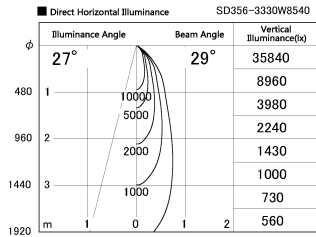

Item no. SD356-3330W8540

Series Name: Reflector type cylinder arm tracklight (UL Track) (SD356))

Installation	Track mount
Type	
Fixture wattage	35.5W
Beam angle	29 deg
Color Temp.	4000K
CRI	Ra>85
Luminous	3053 lm
Body	Die-cast aluminum alloy
Body finish	White
Trim finish	White
Reflector finish	N/A
IP Rate	IP20
Light source	COB module
Input Voltage	AC220~240V
Dimming Type	Non-Dimmable
Certificate	CE, CCC
Cut Hole	N/A