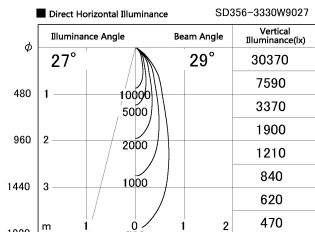

Item no. SD356-3330W9027

Series Name: Reflector type cylinder arm tracklight (UL Track) (SD356))

Installation	Track mount
Type	Reflector type cylinder arm tracklight (UL Track) (SD356))
Fixture wattage	35.5W
Beam angle	29 deg
Color Temp.	2700K
CRI	Ra>90
Luminous	2587 lm
Body	Die-cast aluminum alloy
Body finish	White
Trim finish	White
Reflector finish	N/A
IP Rate	IP20
Light source	COB module
Input Voltage	AC220~240V
Dimming Type	Non-Dimmable
Certificate	CE, CCC
Cut Hole	N/A