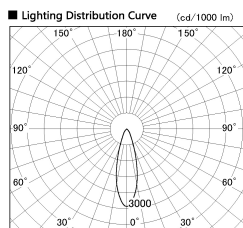

Item no. SD356-3330W9027

Series Name: Reflector type cylinder arm tracklight (UL Track) (SD356))

Installation	Track mount
Type	Reflector type cylinder arm tracklight (UL Track) (SD356))
Fixture wattage	35.5W
Beam angle	29 deg
Color Temp.	2700K
CRI	Ra>90
Luminous	2587 lm
Body	Die-cast aluminum alloy
Body finish	White
Trim finish	White
Reflector finish	N/A
IP Rate	IP20
Light source	COB module
Input Voltage	AC220~240V
Dimming Type	Non-Dimmable
Certificate	CE, CCC
Cut Hole	N/A