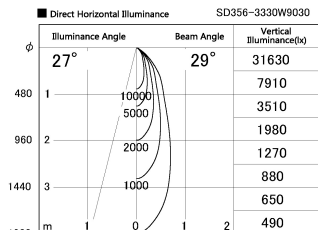

Item no. SD356-3330W9030

Series Name: Reflector type cylinder arm tracklight (UL Track) (SD356))

Installation	Track mount
Type	
Fixture wattage	35.5W
Beam angle	29 deg
Color Temp.	3000K
CRI	Ra>90
Luminous	2695 lm
Body	Die-cast aluminum alloy
Body finish	White
Trim finish	White
Reflector finish	N/A
IP Rate	IP20
Light source	COB module
Input Voltage	AC220~240V
Dimming Type	Non-Dimmable
Certificate	CE, CCC
Cut Hole	N/A