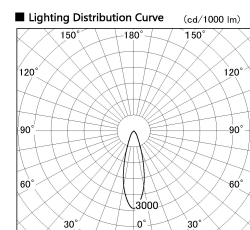

Item no. SD356-3330W9030

Series Name: Reflector type cylinder arm tracklight (UL Track) (SD356))

Installation	Track mount
Type	
Fixture wattage	35.5W
Beam angle	29 deg
Color Temp.	3000K
CRI	Ra>90
Luminous	2695 lm
Body	Die-cast aluminum alloy
Body finish	White
Trim finish	White
Reflector finish	N/A
IP Rate	IP20
Light source	COB module
Input Voltage	AC220~240V
Dimming Type	Non-Dimmable
Certificate	CE, CCC
Cut Hole	N/A