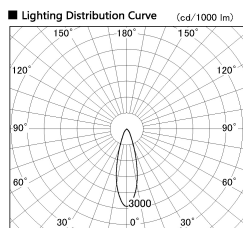

Item no. SD356-3330W9030

Series Name: Reflector type cylinder arm tracklight (UL Track) (SD356))

Installation	Track mount
Type	Reflector type cylinder arm tracklight (UL Track) (SD356))
Fixture wattage	35.5W
Beam angle	29 deg
Color Temp.	3000K
CRI	Ra>90
Luminous	2695 lm
Body	Die-cast aluminum alloy
Body finish	White
Trim finish	White
Reflector finish	N/A
IP Rate	IP20
Light source	COB module
Input Voltage	AC220~240V
Dimming Type	Non-Dimmable
Certificate	CE, CCC
Cut Hole	N/A