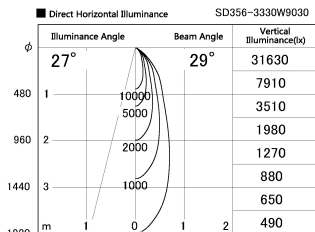

Item no. SD356-3330W9030

Series Name: Reflector type cylinder arm tracklight (UL Track) (SD356))

Installation	Track mount
Type	Reflector type cylinder arm tracklight (UL Track) (SD356))
Fixture wattage	35.5W
Beam angle	29 deg
Color Temp.	3000K
CRI	Ra>90
Luminous	2695 lm
Body	Die-cast aluminum alloy
Body finish	White
Trim finish	White
Reflector finish	N/A
IP Rate	IP20
Light source	COB module
Input Voltage	AC220~240V
Dimming Type	Non-Dimmable
Certificate	CE, CCC
Cut Hole	N/A