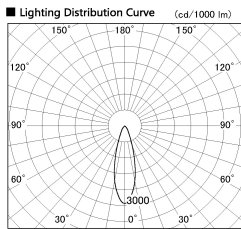

Item no. SD356-3330W9035

Series Name: Reflector type cylinder arm tracklight (UL Track) (SD356))

Installation	Track mount
Type	Reflector type cylinder arm tracklight (UL Track) (SD356))
Fixture wattage	35.5W
Beam angle	29 deg
Color Temp.	3500K
CRI	Ra>90
Luminous	2749 lm
Body	Die-cast aluminum alloy
Body finish	White
Trim finish	White
Reflector finish	N/A
IP Rate	IP20
Light source	COB module
Input Voltage	AC220~240V
Dimming Type	Non-Dimmable
Certificate	CE, CCC
Cut Hole	N/A