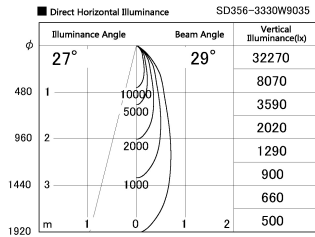

Item no. SD356-3330W9035

Series Name: Reflector type cylinder arm tracklight (UL Track) (SD356))

Installation	Track mount
Type	Reflector type cylinder arm tracklight (UL Track) (SD356))
Fixture wattage	35.5W
Beam angle	29 deg
Color Temp.	3500K
CRI	Ra>90
Luminous	2749 lm
Body	Die-cast aluminum alloy
Body finish	White
Trim finish	White
Reflector finish	N/A
IP Rate	IP20
Light source	COB module
Input Voltage	AC220~240V
Dimming Type	Non-Dimmable
Certificate	CE, CCC
Cut Hole	N/A