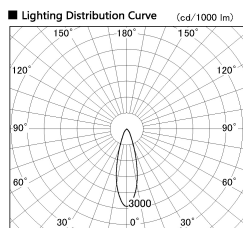

Item no. SD356-3330W9040

Series Name: Reflector type cylinder arm tracklight (UL Track) (SD356))

Installation	Track mount
Type	
Fixture wattage	35.5W
Beam angle	29 deg
Color Temp.	4000K
CRI	Ra>90
Luminous	2776 lm
Body	Die-cast aluminum alloy
Body finish	White
Trim finish	White
Reflector finish	N/A
IP Rate	IP20
Light source	COB module
Input Voltage	AC220~240V
Dimming Type	Non-Dimmable
Certificate	CE, CCC
Cut Hole	N/A