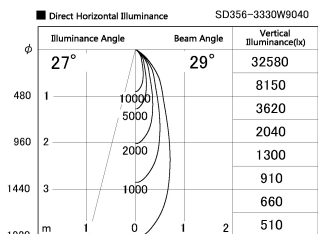

Item no. SD356-3330W9040

Series Name: Reflector type cylinder arm tracklight (UL Track) (SD356))

Installation	Track mount
Type	
Fixture wattage	35.5W
Beam angle	29 deg
Color Temp.	4000K
CRI	Ra>90
Luminous	2776 lm
Body	Die-cast aluminum alloy
Body finish	White
Trim finish	White
Reflector finish	N/A
IP Rate	IP20
Light source	COB module
Input Voltage	AC220~240V
Dimming Type	Non-Dimmable
Certificate	CE, CCC
Cut Hole	N/A