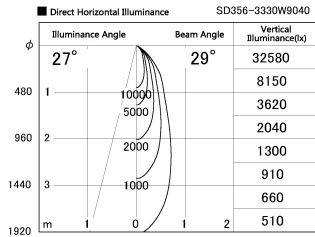

Item no. SD356-3330W9040

Series Name: Reflector type cylinder arm tracklight (UL Track) (SD356))

Installation	Track mount
Type	Reflector type cylinder arm tracklight (UL Track) (SD356))
Fixture wattage	35.5W
Beam angle	29 deg
Color Temp.	4000K
CRI	Ra>90
Luminous	2776 lm
Body	Die-cast aluminum alloy
Body finish	White
Trim finish	White
Reflector finish	N/A
IP Rate	IP20
Light source	COB module
Input Voltage	AC220~240V
Dimming Type	Non-Dimmable
Certificate	CE, CCC
Cut Hole	N/A