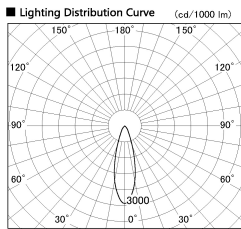

Item no. SD356-3330W9040

Series Name: Reflector type cylinder arm tracklight (UL Track) (SD356))

Installation	Track mount
Type	Reflector type cylinder arm tracklight (UL Track) (SD356))
Fixture wattage	35.5W
Beam angle	29 deg
Color Temp.	4000K
CRI	Ra>90
Luminous	2776 lm
Body	Die-cast aluminum alloy
Body finish	White
Trim finish	White
Reflector finish	N/A
IP Rate	IP20
Light source	COB module
Input Voltage	AC220~240V
Dimming Type	Non-Dimmable
Certificate	CE, CCC
Cut Hole	N/A