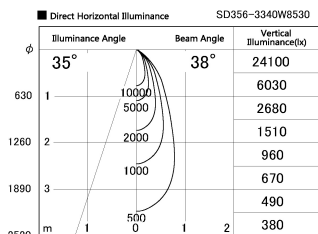

Item no. SD356-3340B8530

Series Name: Reflector type cylinder arm tracklight (UL Track) (SD356))

Installation	Track mount
Type	Reflector type cylinder arm tracklight (UL Track) (SD356))
Fixture wattage	35.5W
Beam angle	38 deg
Color Temp.	3000K
CRI	Ra>85
Luminous	2961 lm
Body	Die-cast aluminum alloy
Body finish	Black
Trim finish	Black
Reflector finish	N/A
IP Rate	IP20
Light source	COB module
Input Voltage	AC220~240V
Dimming Type	Non-Dimmable
Certificate	CE, CCC
Cut Hole	N/A