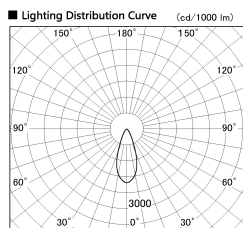

Item no. SD356-3340B8530

Series Name: Reflector type cylinder arm tracklight (UL Track) (SD356))

Installation	Track mount
Type	Reflector type cylinder arm tracklight (UL Track) (SD356))
Fixture wattage	35.5W
Beam angle	38 deg
Color Temp.	3000K
CRI	Ra>85
Luminous	2961 lm
Body	Die-cast aluminum alloy
Body finish	Black
Trim finish	Black
Reflector finish	N/A
IP Rate	IP20
Light source	COB module
Input Voltage	AC220~240V
Dimming Type	Non-Dimmable
Certificate	CE, CCC
Cut Hole	N/A