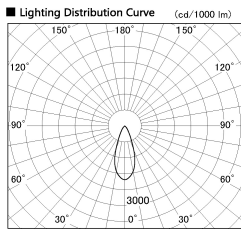

Item no. SD356-3340B9027

Series Name: Reflector type cylinder arm tracklight (UL Track) (SD356))

Installation	Track mount
Type	Reflector type cylinder arm tracklight (UL Track) (SD356))
Fixture wattage	35.5W
Beam angle	38 deg
Color Temp.	2700K
CRI	Ra>90
Luminous	2585 lm
Body	Die-cast aluminum alloy
Body finish	Black
Trim finish	Black
Reflector finish	N/A
IP Rate	IP20
Light source	COB module
Input Voltage	AC220~240V
Dimming Type	Non-Dimmable
Certificate	CE, CCC
Cut Hole	N/A