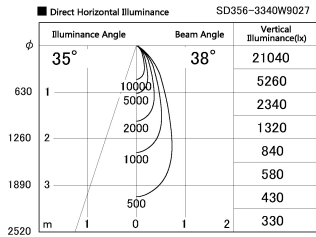

Item no. SD356-3340B9027

Series Name: Reflector type cylinder arm tracklight (UL Track) (SD356))

Installation	Track mount
Type	Reflector type cylinder arm tracklight (UL Track) (SD356))
Fixture wattage	35.5W
Beam angle	38 deg
Color Temp.	2700K
CRI	Ra>90
Luminous	2585 lm
Body	Die-cast aluminum alloy
Body finish	Black
Trim finish	Black
Reflector finish	N/A
IP Rate	IP20
Light source	COB module
Input Voltage	AC220~240V
Dimming Type	Non-Dimmable
Certificate	CE, CCC
Cut Hole	N/A