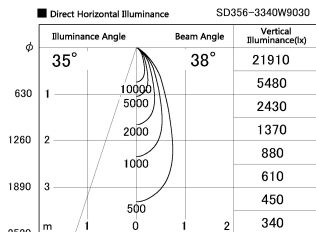

Item no. SD356-3340B9030

Series Name: Reflector type cylinder arm tracklight (UL Track) (SD356))

Installation	Track mount
Type	Reflector type cylinder arm tracklight (UL Track) (SD356))
Fixture wattage	35.5W
Beam angle	38 deg
Color Temp.	3000K
CRI	Ra>90
Luminous	2692 lm
Body	Die-cast aluminum alloy
Body finish	Black
Trim finish	Black
Reflector finish	N/A
IP Rate	IP20
Light source	COB module
Input Voltage	AC220~240V
Dimming Type	Non-Dimmable
Certificate	CE, CCC
Cut Hole	N/A