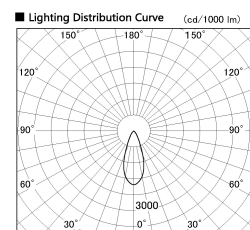

Item no. SD356-3340B9030

Series Name: Reflector type cylinder arm tracklight (UL Track) (SD356))

Installation	Track mount
Type	
Fixture wattage	35.5W
Beam angle	38 deg
Color Temp.	3000K
CRI	Ra>90
Luminous	2692 lm
Body	Die-cast aluminum alloy
Body finish	Black
Trim finish	Black
Reflector finish	N/A
IP Rate	IP20
Light source	COB module
Input Voltage	AC220~240V
Dimming Type	Non-Dimmable
Certificate	CE, CCC
Cut Hole	N/A