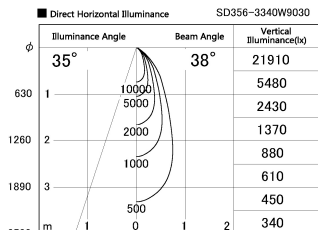

Item no. SD356-3340B9030

Series Name: Reflector type cylinder arm tracklight (UL Track) (SD356))

Installation	Track mount
Type	
Fixture wattage	35.5W
Beam angle	38 deg
Color Temp.	3000K
CRI	Ra>90
Luminous	2692 lm
Body	Die-cast aluminum alloy
Body finish	Black
Trim finish	Black
Reflector finish	N/A
IP Rate	IP20
Light source	COB module
Input Voltage	AC220~240V
Dimming Type	Non-Dimmable
Certificate	CE, CCC
Cut Hole	N/A