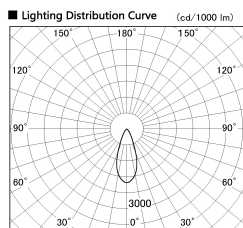

Item no. SD356-3340B9030

Series Name: Reflector type cylinder arm tracklight (UL Track) (SD356))

Installation	Track mount
Type	Reflector type cylinder arm tracklight (UL Track) (SD356))
Fixture wattage	35.5W
Beam angle	38 deg
Color Temp.	3000K
CRI	Ra>90
Luminous	2692 lm
Body	Die-cast aluminum alloy
Body finish	Black
Trim finish	Black
Reflector finish	N/A
IP Rate	IP20
Light source	COB module
Input Voltage	AC220~240V
Dimming Type	Non-Dimmable
Certificate	CE, CCC
Cut Hole	N/A