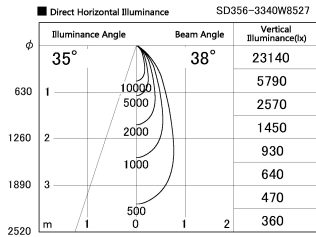

Item no. SD356-3340W8527

Series Name: Reflector type cylinder arm tracklight (UL Track) (SD356))

Installation	Track mount
Type	
Fixture wattage	35.5W
Beam angle	38 deg
Color Temp.	2700K
CRI	Ra>85
Luminous	2843 lm
Body	Die-cast aluminum alloy
Body finish	White
Trim finish	White
Reflector finish	N/A
IP Rate	IP20
Light source	COB module
Input Voltage	AC220~240V
Dimming Type	Non-Dimmable
Certificate	CE, CCC
Cut Hole	N/A