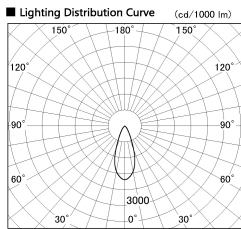

Item no. SD356-3340W8527

Series Name: Reflector type cylinder arm tracklight (UL Track) (SD356))

Installation	Track mount
Type	
Fixture wattage	35.5W
Beam angle	38 deg
Color Temp.	2700K
CRI	Ra>85
Luminous	2843 lm
Body	Die-cast aluminum alloy
Body finish	White
Trim finish	White
Reflector finish	N/A
IP Rate	IP20
Light source	COB module
Input Voltage	AC220~240V
Dimming Type	Non-Dimmable
Certificate	CE, CCC
Cut Hole	N/A