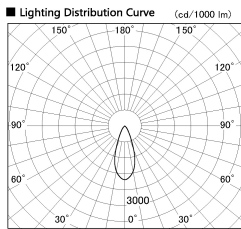

Item no. SD356-3340W8530

Series Name: Reflector type cylinder arm tracklight (UL Track) (SD356))

Installation	Track mount
Type	Reflector type cylinder arm tracklight (UL Track) (SD356))
Fixture wattage	35.5W
Beam angle	38 deg
Color Temp.	3000K
CRI	Ra>85
Luminous	2961 lm
Body	Die-cast aluminum alloy
Body finish	White
Trim finish	White
Reflector finish	N/A
IP Rate	IP20
Light source	COB module
Input Voltage	AC220~240V
Dimming Type	Non-Dimmable
Certificate	CE, CCC
Cut Hole	N/A