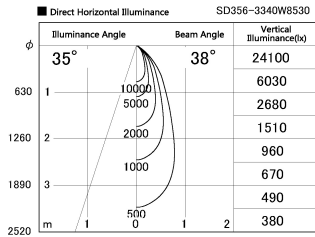

Item no. SD356-3340W8530

Series Name: Reflector type cylinder arm tracklight (UL Track) (SD356))

Installation	Track mount
Type	Reflector type cylinder arm tracklight (UL Track) (SD356))
Fixture wattage	35.5W
Beam angle	38 deg
Color Temp.	3000K
CRI	Ra>85
Luminous	2961 lm
Body	Die-cast aluminum alloy
Body finish	White
Trim finish	White
Reflector finish	N/A
IP Rate	IP20
Light source	COB module
Input Voltage	AC220~240V
Dimming Type	Non-Dimmable
Certificate	CE, CCC
Cut Hole	N/A