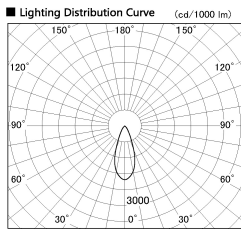

Item no. SD356-3340W9027

Series Name: Reflector type cylinder arm tracklight (UL Track) (SD356))

Installation	Track mount
Type	
Fixture wattage	35.5W
Beam angle	38 deg
Color Temp.	2700K
CRI	Ra>90
Luminous	2585 lm
Body	Die-cast aluminum alloy
Body finish	White
Trim finish	White
Reflector finish	N/A
IP Rate	IP20
Light source	COB module
Input Voltage	AC220~240V
Dimming Type	Non-Dimmable
Certificate	CE, CCC
Cut Hole	N/A