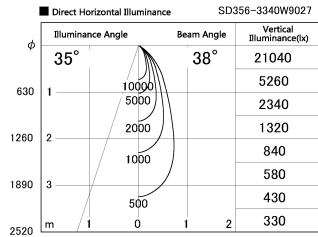

Item no. SD356-3340W9027

Series Name: Reflector type cylinder arm tracklight (UL Track) (SD356))

Installation	Track mount
Type	
Fixture wattage	35.5W
Beam angle	38 deg
Color Temp.	2700K
CRI	Ra>90
Luminous	2585 lm
Body	Die-cast aluminum alloy
Body finish	White
Trim finish	White
Reflector finish	N/A
IP Rate	IP20
Light source	COB module
Input Voltage	AC220~240V
Dimming Type	Non-Dimmable
Certificate	CE, CCC
Cut Hole	N/A