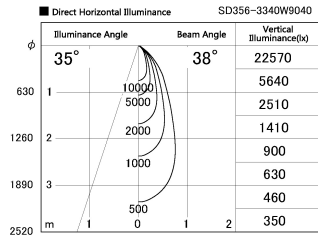

Item no. SD356-3340W9040

Series Name: Reflector type cylinder arm tracklight (UL Track) (SD356))

Installation	Track mount
Type	
Fixture wattage	35.5W
Beam angle	38 deg
Color Temp.	4000K
CRI	Ra>90
Luminous	2773 lm
Body	Die-cast aluminum alloy
Body finish	White
Trim finish	White
Reflector finish	N/A
IP Rate	IP20
Light source	COB module
Input Voltage	AC220~240V
Dimming Type	Non-Dimmable
Certificate	CE, CCC
Cut Hole	N/A