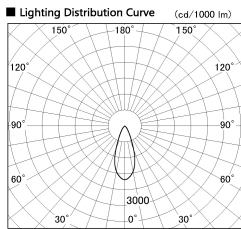

Item no. SD356-3340W9040

Series Name: Reflector type cylinder arm tracklight (UL Track) (SD356))

Installation	Track mount
Type	
Fixture wattage	35.5W
Beam angle	38 deg
Color Temp.	4000K
CRI	Ra>90
Luminous	2773 lm
Body	Die-cast aluminum alloy
Body finish	White
Trim finish	White
Reflector finish	N/A
IP Rate	IP20
Light source	COB module
Input Voltage	AC220~240V
Dimming Type	Non-Dimmable
Certificate	CE, CCC
Cut Hole	N/A