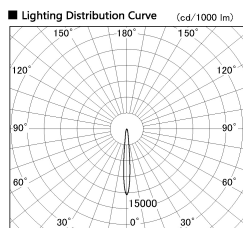

Item no. CD011-2815MW8527L

Series Name: Ceiling Light (Swallow Cone)

Installation	Direct mount
Type	
Fixture wattage	28.5W
Beam angle	10 deg
Color Temp.	2700K
CRI	Ra>85
Luminous	2109 lm
Body	Die-cast aluminum alloy
Body finish	White
Trim finish	White
Reflector finish	Mirror
IP Rate	IP20
Light source	COB module
Input Voltage	AC220~240V
Dimming Type	Non-Dimmable
Certificate	CE, CCC
Cut Hole	N/A

■ Direct Horizontal Illuminance CD011-2815MW8527L

φ	Illuminance Angle	Beam Angle	Vertical Illuminance(lx)
	10°	10°	105290
170			26320
1	50000		11700
2	20000		6580
340	10000		4210
2	5000		2920
520			2150
3			1650
690		20°	1650