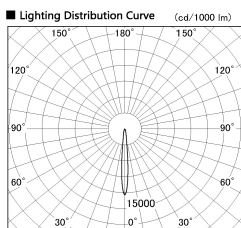

Item no. CD011-2815MW8530L

Series Name: Ceiling Light (Swallow Cone)

Installation	Direct mount
Type	Ceiling Light (Swallow Cone)
Fixture wattage	28.5W
Beam angle	10 deg
Color Temp.	3000K
CRI	Ra>85
Luminous	2199 lm
Body	Die-cast aluminum alloy
Body finish	White
Trim finish	White
Reflector finish	Mirror
IP Rate	IP20
Light source	COB module
Input Voltage	AC220~240V
Dimming Type	Non-Dimmable
Certificate	CE, CCC
Cut Hole	N/A

■ Direct Horizontal Illuminance CD011-2815MW8530L

φ	Illuminance Angle	Beam Angle	Vertical Illuminance(lx)	
170	10°	10°	109780	
1	5000		27450	
1	2000		12200	
340	1000		6860	
2	500		4390	
520	3050		3050	
3	2240		2240	
690	1720		1720	
m	1	2 0 0	1	2