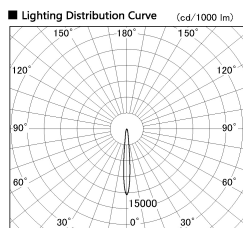

Item no. CD011-2815MW8530L

Series Name: Ceiling Light (Swallow Cone)

Installation	Direct mount
Type	
Fixture wattage	28.5W
Beam angle	10 deg
Color Temp.	3000K
CRI	Ra>85
Luminous	2199 lm
Body	Die-cast aluminum alloy
Body finish	White
Trim finish	White
Reflector finish	Mirror
IP Rate	IP20
Light source	COB module
Input Voltage	AC220~240V
Dimming Type	Non-Dimmable
Certificate	CE, CCC
Cut Hole	N/A

■ Direct Horizontal Illuminance CD011-2815MW8530L

φ	Illuminance Angle	Beam Angle	Vertical Illuminance(lx)
170	10°	10°	109780
1			27450
340			12200
2			6860
520			4390
3			3050
690			2240
m	1	2	1720