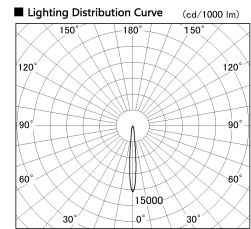

Item no. CD011-2815MW8535L

Series Name: Ceiling Light (Swallow Cone)

■ Direct Horizontal Illuminance CD011-2815MW8535L

φ	Illuminance Angle	Beam Angle	Vertical Illuminance(lx)
170	10°	10°	111580
1	5000		27890
	2000		12400
340	1000		6970
2	500		4460
520	310		3100
3	2280		2280
690	m	1 2 0 0 1 2	1740

Installation	Direct mount
Type	
Fixture wattage	28.5W
Beam angle	10 deg
Color Temp.	3500K
CRI	Ra>85
Luminous	2235 lm
Body	Die-cast aluminum alloy
Body finish	White
Trim finish	White
Reflector finish	Mirror
IP Rate	IP20
Light source	COB module
Input Voltage	AC220~240V
Dimming Type	Non-Dimmable
Certificate	CE, CCC
Cut Hole	N/A