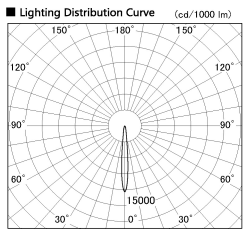

Item no. CD011-2815MW8540L

Series Name: Ceiling Light (Swallow Cone)

■ Direct Horizontal Illuminance CD011-2815MW8540L

φ	Illuminance Angle	Beam Angle	Vertical Illuminance(lx)	
170	10°	10°	112630	
1	5000		28160	
	2000		12510	
340	1000		7040	
2	500		4510	
520	3130		3130	
3	2300		2300	
690	1760		1760	
m	1	2 0 0	1	2

Installation	Direct mount
Type	Ceiling Light (Swallow Cone)
Fixture wattage	28.5W
Beam angle	10 deg
Color Temp.	4000K
CRI	Ra>85
Luminous	2256 lm
Body	Die-cast aluminum alloy
Body finish	White
Trim finish	White
Reflector finish	Mirror
IP Rate	IP20
Light source	COB module
Input Voltage	AC220~240V
Dimming Type	Non-Dimmable
Certificate	CE, CCC
Cut Hole	N/A