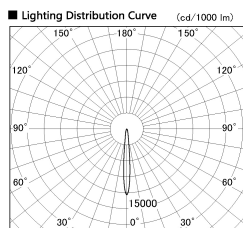

Item no. CD011-2815MW8540L

Series Name: Ceiling Light (Swallow Cone)

Installation	Direct mount
Type	
Fixture wattage	28.5W
Beam angle	10 deg
Color Temp.	4000K
CRI	Ra>85
Luminous	2256 lm
Body	Die-cast aluminum alloy
Body finish	White
Trim finish	White
Reflector finish	Mirror
IP Rate	IP20
Light source	COB module
Input Voltage	AC220~240V
Dimming Type	Non-Dimmable
Certificate	CE, CCC
Cut Hole	N/A

■ Direct Horizontal Illuminance CD011-2815MW8540L

φ	Illuminance Angle	Beam Angle	Vertical Illuminance (lx)
170	10°	10°	112630
1			28160
2			12510
340			7040
2			4510
520			3130
3			2300
690	m	1 2 0 0 1 2	1760