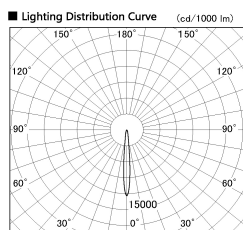

Item no. CD011-2815WW8527L

Series Name: Ceiling Light (Swallow Cone)

White Reflector

■ Direct Horizontal Illuminance CD011-2815WW8527L

Beam Angle	Illuminance Angle	Vertical Illuminance (lx)
10°	10°	105290
170	50000	26320
1	20000	11700
340	10000	6580
2	5000	4210
520		2920
3		2150
690	2°0'	1650

Installation	Direct mount
Type	Ceiling Light (Swallow Cone)
Fixture wattage	28.5W
Beam angle	10 deg
Color Temp.	2700K
CRI	Ra>85
Luminous	2109 lm
Body	Die-cast aluminum alloy
Body finish	White
Trim finish	White
Reflector finish	White
IP Rate	IP20
Light source	COB module
Input Voltage	AC220~240V
Dimming Type	Non-Dimmable
Certificate	CE, CCC
Cut Hole	N/A