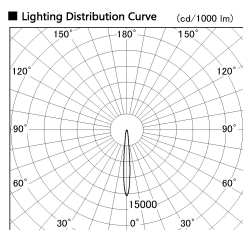

Item no. CD011-2815WW8527L

Series Name: Ceiling Light (Swallow Cone)

White Reflector

Installation	Direct mount
Type	
Fixture wattage	28.5W
Beam angle	10 deg
Color Temp.	2700K
CRI	Ra>85
Luminous	2109 lm
Body	Die-cast aluminum alloy
Body finish	White
Trim finish	White
Reflector finish	White
IP Rate	IP20
Light source	COB module
Input Voltage	AC220~240V
Dimming Type	Non-Dimmable
Certificate	CE, CCC
Cut Hole	N/A

■ Direct Horizontal Illuminance CD011-2815WW8527L

Beam Angle	Illuminance Angle	Vertical Illuminance(lx)
10°	10°	105290
	170	26320
	1	20000
	2	11700
	340	6580
	2	4210
	520	2920
	3	2150
690 mm	1	1650
	2	1650