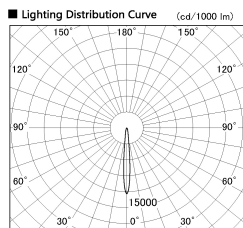

Item no. CD011-2815WW8530L

Series Name: Ceiling Light (Swallow Cone)

White Reflector

■ Direct Horizontal Illuminance CD011-2815WW8530L

Beam Angle	Illuminance Angle	Vertical Illuminance (lx)
10°	10°	109780
1	50000	27450
170	20000	12200
1	10000	6860
340	5000	4390
520		3050
690		2240
m	2 0 0	1 2

Installation	Direct mount
Type	Ceiling Light (Swallow Cone)
Fixture wattage	28.5W
Beam angle	10 deg
Color Temp.	3000K
CRI	Ra>85
Luminous	2199 lm
Body	Die-cast aluminum alloy
Body finish	White
Trim finish	White
Reflector finish	White
IP Rate	IP20
Light source	COB module
Input Voltage	AC220~240V
Dimming Type	Non-Dimmable
Certificate	CE, CCC
Cut Hole	N/A