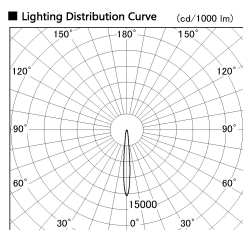

Item no. CD011-2815WW8530L

Series Name: Ceiling Light (Swallow Cone)

White Reflector

Installation	Direct mount
Type	
Fixture wattage	28.5W
Beam angle	10 deg
Color Temp.	3000K
CRI	Ra>85
Luminous	2199 lm
Body	Die-cast aluminum alloy
Body finish	White
Trim finish	White
Reflector finish	White
IP Rate	IP20
Light source	COB module
Input Voltage	AC220~240V
Dimming Type	Non-Dimmable
Certificate	CE, CCC
Cut Hole	N/A

■ Direct Horizontal Illuminance CD011-2815WW8530L

Beam Angle	Illuminance Angle	Vertical Illuminance(lx)
10°	10°	109780
	1°	27450
	2°	12200
	3°	6860
	4°	4390
	5°	3050
	6°	2240
	7°	1720