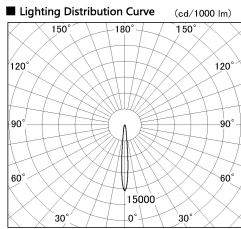

Item no. CD011-2815WW8535L

Series Name: Ceiling Light (Swallow Cone)

White Reflector

■ Direct Horizontal Illuminance CD011-2815WW8535L

Height (m)	Illuminance Angle	Beam Angle	Vertical Illuminance (lx)
170	10°	10°	111580
340	5000		27890
520	2000		12400
690	1000		6970
	500		4460
	200		3100
	100		2280
	50		1740

Installation	Direct mount
Type	
Fixture wattage	28.5W
Beam angle	10 deg
Color Temp.	3500K
CRI	Ra>85
Luminous	2235 lm
Body	Die-cast aluminum alloy
Body finish	White
Trim finish	White
Reflector finish	White
IP Rate	IP20
Light source	COB module
Input Voltage	AC220~240V
Dimming Type	Non-Dimmable
Certificate	CE, CCC
Cut Hole	N/A