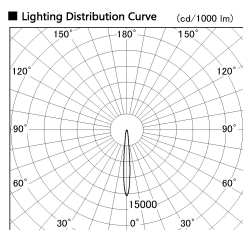

Item no. CD011-2815WW8535L

Series Name: Ceiling Light (Swallow Cone)

White Reflector

Installation	Direct mount
Type	
Fixture wattage	28.5W
Beam angle	10 deg
Color Temp.	3500K
CRI	Ra>85
Luminous	2235 lm
Body	Die-cast aluminum alloy
Body finish	White
Trim finish	White
Reflector finish	White
IP Rate	IP20
Light source	COB module
Input Voltage	AC220~240V
Dimming Type	Non-Dimmable
Certificate	CE, CCC
Cut Hole	N/A

■ Direct Horizontal Illuminance CD011-2815WW8535L

Beam Angle	Illuminance Angle	Vertical Illuminance(lx)
10°	10°	111580
	1	27890
	2	12400
	3	6970
	4	4460
	5	3100
	6	2280
	7	1740