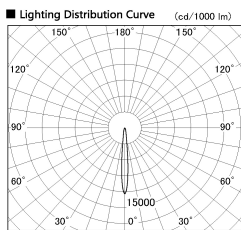

Item no. CD011-2815WW8540L

Series Name: Ceiling Light (Swallow Cone)

White Reflector

■ Direct Horizontal Illuminance CD011-2815WW8540L

Beam Angle	Illuminance Angle	Vertical Illuminance(lx)
10°	10°	112630
	170	28160
	1	20000
	2	12510
	340	7040
	2	4510
	520	3130
	3	2300
690 mm	1	2000
	2	1760

Installation	Direct mount
Type	
Fixture wattage	28.5W
Beam angle	10 deg
Color Temp.	4000K
CRI	Ra>85
Luminous	2256 lm
Body	Die-cast aluminum alloy
Body finish	White
Trim finish	White
Reflector finish	White
IP Rate	IP20
Light source	COB module
Input Voltage	AC220~240V
Dimming Type	Non-Dimmable
Certificate	CE, CCC
Cut Hole	N/A