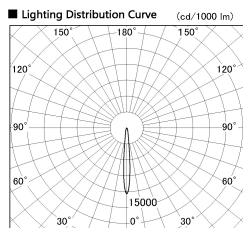

Item no. CD011-2815WW8540L

Series Name: Ceiling Light (Swallow Cone)

White Reflector

|                  |                         |
|------------------|-------------------------|
| Installation     | Direct mount            |
| Type             |                         |
| Fixture wattage  | 28.5W                   |
| Beam angle       | 10 deg                  |
| Color Temp.      | 4000K                   |
| CRI              | Ra>85                   |
| Luminous         | 2256 lm                 |
| Body             | Die-cast aluminum alloy |
| Body finish      | White                   |
| Trim finish      | White                   |
| Reflector finish | White                   |
| IP Rate          | IP20                    |
| Light source     | COB module              |
| Input Voltage    | AC220~240V              |
| Dimming Type     | Non-Dimmable            |
| Certificate      | CE, CCC                 |
| Cut Hole         | N/A                     |

■ Direct Horizontal Illuminance CD011-2815WW8540L

| φ   | Illuminance Angle | Beam Angle | Vertical Illuminance(lx) |
|-----|-------------------|------------|--------------------------|
| 170 | 10°               | 10°        | 112630                   |
| 1   |                   |            | 28160                    |
| 1   | 5000              |            | 12510                    |
| 2   | 2000              |            | 7040                     |
| 340 | 1000              |            | 4510                     |
| 520 | 500               |            | 3130                     |
| 690 | 200               |            | 2300                     |
| m   | 1                 | 2          | 1760                     |