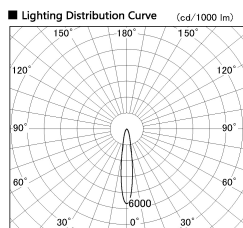

Item no. CD011-2820MW8527L

Series Name: Ceiling Light (Swallow Cone)

Installation	Direct mount
Type	
Fixture wattage	28.5W
Beam angle	15 deg
Color Temp.	2700K
CRI	Ra>85
Luminous	2132 lm
Body	Die-cast aluminum alloy
Body finish	White
Trim finish	White
Reflector finish	Mirror
IP Rate	IP20
Light source	COB module
Input Voltage	AC220~240V
Dimming Type	Non-Dimmable
Certificate	CE, CCC
Cut Hole	N/A

■ Direct Horizontal Illuminance CD011-2820MW8527L

φ	Illuminance Angle	Beam Angle	Vertical Illuminance(lx)
	16°	16°	48280
280	1		12070
			5360
560	2		3020
			1930
840	3		1340
			990
1120	m	1	750