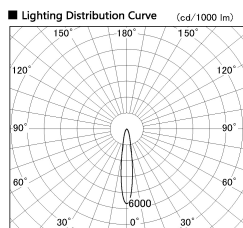

Item no. CD011-2820MW8530L

Series Name: Ceiling Light (Swallow Cone)

Installation	Direct mount
Type	
Fixture wattage	28.5W
Beam angle	15 deg
Color Temp.	3000K
CRI	Ra>85
Luminous	2223 lm
Body	Die-cast aluminum alloy
Body finish	White
Trim finish	White
Reflector finish	Mirror
IP Rate	IP20
Light source	COB module
Input Voltage	AC220~240V
Dimming Type	Non-Dimmable
Certificate	CE, CCC
Cut Hole	N/A

■ Direct Horizontal Illuminance CD011-2820MW8530L

φ	Illuminance Angle	Beam Angle	Vertical Illuminance(lx)
16°	16°	16°	50340
1	20000		12580
	10000		5590
2	5000		3150
3	2000		2010
4	1400		1400
5	1030		1030
6	790		790