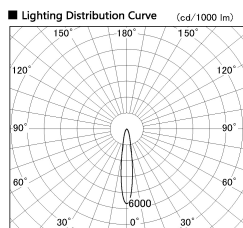

Item no. CD011-2820MW8535L

Series Name: Ceiling Light (Swallow Cone)

Installation	Direct mount
Type	
Fixture wattage	28.5W
Beam angle	15 deg
Color Temp.	3500K
CRI	Ra>85
Luminous	2259 lm
Body	Die-cast aluminum alloy
Body finish	White
Trim finish	White
Reflector finish	Mirror
IP Rate	IP20
Light source	COB module
Input Voltage	AC220~240V
Dimming Type	Non-Dimmable
Certificate	CE, CCC
Cut Hole	N/A

■ Direct Horizontal Illuminance CD011-2820MW8535L

φ	Illuminance Angle	Beam Angle	Vertical Illuminance (lx)
	16°	16°	51150
280			12790
1	20000		5680
	10000		3200
560	5000		2050
2			1420
	2000		1040
840			800
3			
1120			
m	1	1	2