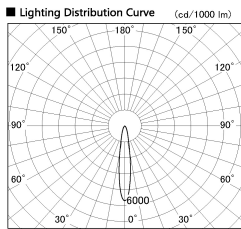

Item no. CD011-2820MW8540L

Series Name: Ceiling Light (Swallow Cone)

■ Direct Horizontal Illuminance CD011-2820MW8540L

φ	Illuminance Angle	Beam Angle	Vertical Illuminance (lx)
1	16°	16°	51650
280			12910
1			5740
560			3230
2			2070
840			1430
3			1050
1120			810
m	1	1	2

Installation	Direct mount
Type	
Fixture wattage	28.5W
Beam angle	15 deg
Color Temp.	4000K
CRI	Ra>85
Luminous	2281 lm
Body	Die-cast aluminum alloy
Body finish	White
Trim finish	White
Reflector finish	Mirror
IP Rate	IP20
Light source	COB module
Input Voltage	AC220~240V
Dimming Type	Non-Dimmable
Certificate	CE, CCC
Cut Hole	N/A