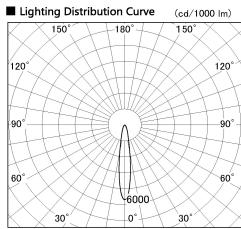

Item no. CD011-2820WW8527L

Series Name: Ceiling Light (Swallow Cone)

White Reflector

■ Direct Horizontal Illuminance CD011-2820WW8527L

Illuminance Angle	Beam Angle	Vertical Illuminance(lx)
16°	16°	48280
1	20000	12070
1	10000	5360
2	5000	3020
3	2000	1930
4	1340	1340
8	990	990
16	750	750

Installation	Direct mount
Type	Ceiling Light (Swallow Cone)
Fixture wattage	28.5W
Beam angle	15 deg
Color Temp.	2700K
CRI	Ra>85
Luminous	2132 lm
Body	Die-cast aluminum alloy
Body finish	White
Trim finish	White
Reflector finish	White
IP Rate	IP20
Light source	COB module
Input Voltage	AC220~240V
Dimming Type	Non-Dimmable
Certificate	CE, CCC
Cut Hole	N/A