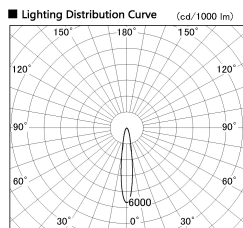

Item no. CD011-2820WW8530L

Series Name: Ceiling Light (Swallow Cone)

White Reflector

Installation	Direct mount
Type	Ceiling Light (Swallow Cone)
Fixture wattage	28.5W
Beam angle	15 deg
Color Temp.	3000K
CRI	Ra>85
Luminous	2223 lm
Body	Die-cast aluminum alloy
Body finish	White
Trim finish	White
Reflector finish	White
IP Rate	IP20
Light source	COB module
Input Voltage	AC220~240V
Dimming Type	Non-Dimmable
Certificate	CE, CCC
Cut Hole	N/A

■ Direct Horizontal Illuminance CD011-2820WW8530L

Illuminance Angle	Beam Angle	Vertical Illuminance(lx)
16°	16°	50340
1	20000	12580
	10000	5590
2	5000	3150
3	2000	2010
4	1400	1400
840	1030	1030
1120	790	790