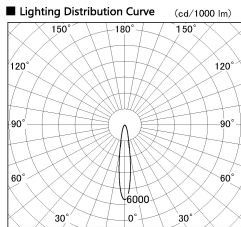

Item no. CD011-2820WW8535L

Series Name: Ceiling Light (Swallow Cone)

White Reflector

■ Direct Horizontal Illuminance CD011-2820WW8535L

Beam Angle	Illuminance Angle	Vertical Illuminance (lx)
16°	16°	51150
	1°	12790
	2°	5680
	3°	3200
	4°	2050
	10°	1420
	20°	1040
	30°	800

Installation	Direct mount
Type	Ceiling Light (Swallow Cone)
Fixture wattage	28.5W
Beam angle	15 deg
Color Temp.	3500K
CRI	Ra>85
Luminous	2259 lm
Body	Die-cast aluminum alloy
Body finish	White
Trim finish	White
Reflector finish	White
IP Rate	IP20
Light source	COB module
Input Voltage	AC220~240V
Dimming Type	Non-Dimmable
Certificate	CE, CCC
Cut Hole	N/A