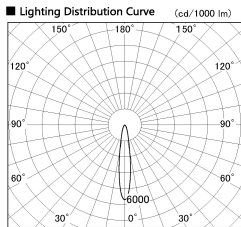

Item no. CD011-2820WW8540L

Series Name: Ceiling Light (Swallow Cone)

White Reflector

■ Direct Horizontal Illuminance CD011-2820WW8540L

Illuminance Angle	Beam Angle	Vertical Illuminance(lx)
16°	16°	51650
1		12910
20000		5740
100000		3230
50000		2070
20000		1430
10000		1050
810		810

Installation	Direct mount
Type	Ceiling Light (Swallow Cone)
Fixture wattage	28.5W
Beam angle	15 deg
Color Temp.	4000K
CRI	Ra>85
Luminous	2281 lm
Body	Die-cast aluminum alloy
Body finish	White
Trim finish	White
Reflector finish	White
IP Rate	IP20
Light source	COB module
Input Voltage	AC220~240V
Dimming Type	Non-Dimmable
Certificate	CE, CCC
Cut Hole	N/A