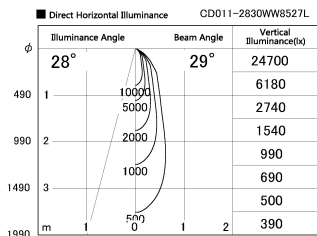

Item no. CD011-2830WW8527L

Series Name: Ceiling Light (Swallow Cone)

White Reflector

Installation	Direct mount
Type	Ceiling Light (Swallow Cone)
Fixture wattage	28.5W
Beam angle	30 deg
Color Temp.	2700K
CRI	Ra>85
Luminous	2158 lm
Body	Die-cast aluminum alloy
Body finish	White
Trim finish	White
Reflector finish	White
IP Rate	IP20
Light source	COB module
Input Voltage	AC220~240V
Dimming Type	Non-Dimmable
Certificate	CE, CCC
Cut Hole	N/A