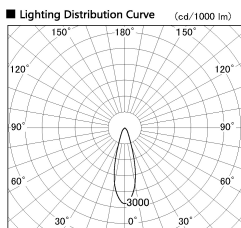

Item no. CD011-2830WW8527L

Series Name: Ceiling Light (Swallow Cone)

White Reflector

Installation	Direct mount
Type	Ceiling Light (Swallow Cone)
Fixture wattage	28.5W
Beam angle	30 deg
Color Temp.	2700K
CRI	Ra>85
Luminous	2158 lm
Body	Die-cast aluminum alloy
Body finish	White
Trim finish	White
Reflector finish	White
IP Rate	IP20
Light source	COB module
Input Voltage	AC220~240V
Dimming Type	Non-Dimmable
Certificate	CE, CCC
Cut Hole	N/A