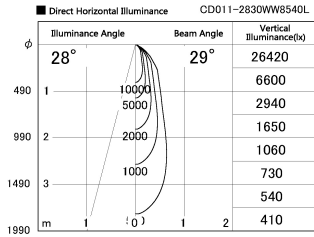

Item no. CD011-2830WW8540L

Series Name: Ceiling Light (Swallow Cone)

White Reflector

Installation	Direct mount
Type	Ceiling Light (Swallow Cone)
Fixture wattage	28.5W
Beam angle	30 deg
Color Temp.	4000K
CRI	Ra>85
Luminous	2308 lm
Body	Die-cast aluminum alloy
Body finish	White
Trim finish	White
Reflector finish	White
IP Rate	IP20
Light source	COB module
Input Voltage	AC220~240V
Dimming Type	Non-Dimmable
Certificate	CE, CCC
Cut Hole	N/A