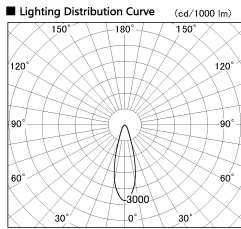

Item no. CD011-2830WW8540L

Series Name: Ceiling Light (Swallow Cone)

White Reflector

Installation	Direct mount
Type	Ceiling Light (Swallow Cone)
Fixture wattage	28.5W
Beam angle	30 deg
Color Temp.	4000K
CRI	Ra>85
Luminous	2308 lm
Body	Die-cast aluminum alloy
Body finish	White
Trim finish	White
Reflector finish	White
IP Rate	IP20
Light source	COB module
Input Voltage	AC220~240V
Dimming Type	Non-Dimmable
Certificate	CE, CCC
Cut Hole	N/A