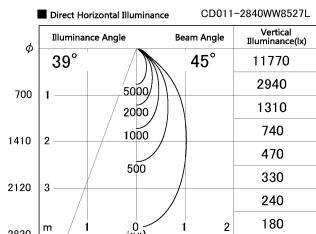

Item no. CD011-2840WW8527L

Series Name: Ceiling Light (Swallow Cone)

White Reflector

Installation	Direct mount
Type	Ceiling Light (Swallow Cone)
Fixture wattage	28.5W
Beam angle	45 deg
Color Temp.	2700K
CRI	Ra>85
Luminous	2286 lm
Body	Die-cast aluminum alloy
Body finish	White
Trim finish	White
Reflector finish	White
IP Rate	IP20
Light source	COB module
Input Voltage	AC220~240V
Dimming Type	Non-Dimmable
Certificate	CE, CCC
Cut Hole	N/A