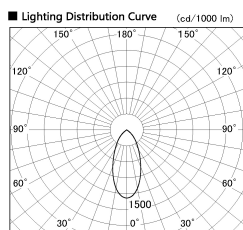

Item no. CD011-2840WW8527L

Series Name: Ceiling Light (Swallow Cone)

White Reflector

Installation	Direct mount
Type	Ceiling Light (Swallow Cone)
Fixture wattage	28.5W
Beam angle	45 deg
Color Temp.	2700K
CRI	Ra>85
Luminous	2286 lm
Body	Die-cast aluminum alloy
Body finish	White
Trim finish	White
Reflector finish	White
IP Rate	IP20
Light source	COB module
Input Voltage	AC220~240V
Dimming Type	Non-Dimmable
Certificate	CE, CCC
Cut Hole	N/A