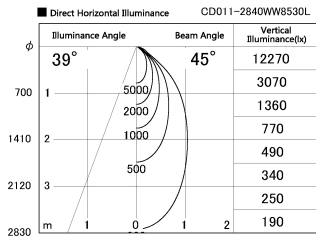

Item no. CD011-2840WW8530L

Series Name: Ceiling Light (Swallow Cone)

White Reflector

Installation	Direct mount
Type	
Fixture wattage	28.5W
Beam angle	45 deg
Color Temp.	3000K
CRI	Ra>85
Luminous	2383 lm
Body	Die-cast aluminum alloy
Body finish	White
Trim finish	White
Reflector finish	White
IP Rate	IP20
Light source	COB module
Input Voltage	AC220~240V
Dimming Type	Non-Dimmable
Certificate	CE, CCC
Cut Hole	N/A