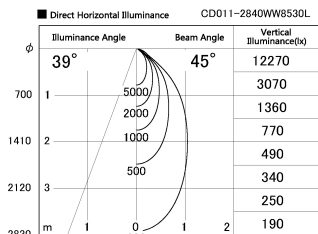

Item no. CD011-2840WW8530L

Series Name: Ceiling Light (Swallow Cone)

White Reflector

Installation	Direct mount
Type	Ceiling Light (Swallow Cone)
Fixture wattage	28.5W
Beam angle	45 deg
Color Temp.	3000K
CRI	Ra>85
Luminous	2383 lm
Body	Die-cast aluminum alloy
Body finish	White
Trim finish	White
Reflector finish	White
IP Rate	IP20
Light source	COB module
Input Voltage	AC220~240V
Dimming Type	Non-Dimmable
Certificate	CE, CCC
Cut Hole	N/A