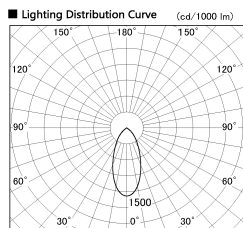

Item no. CD011-2840WW8530L

Series Name: Ceiling Light (Swallow Cone)

White Reflector

Installation	Direct mount
Type	Ceiling Light (Swallow Cone)
Fixture wattage	28.5W
Beam angle	45 deg
Color Temp.	3000K
CRI	Ra>85
Luminous	2383 lm
Body	Die-cast aluminum alloy
Body finish	White
Trim finish	White
Reflector finish	White
IP Rate	IP20
Light source	COB module
Input Voltage	AC220~240V
Dimming Type	Non-Dimmable
Certificate	CE, CCC
Cut Hole	N/A