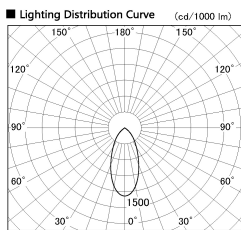

Item no. CD011-2840WW8530L

Series Name: Ceiling Light (Swallow Cone)

White Reflector

Installation	Direct mount
Type	
Fixture wattage	28.5W
Beam angle	45 deg
Color Temp.	3000K
CRI	Ra>85
Luminous	2383 lm
Body	Die-cast aluminum alloy
Body finish	White
Trim finish	White
Reflector finish	White
IP Rate	IP20
Light source	COB module
Input Voltage	AC220~240V
Dimming Type	Non-Dimmable
Certificate	CE, CCC
Cut Hole	N/A