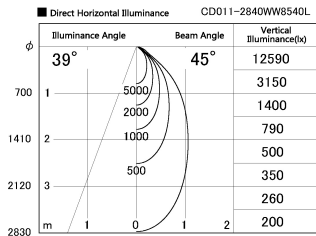

Item no. CD011-2840WW8540L

Series Name: Ceiling Light (Swallow Cone)

White Reflector

Installation	Direct mount
Type	
Fixture wattage	28.5W
Beam angle	45 deg
Color Temp.	4000K
CRI	Ra>85
Luminous	2445 lm
Body	Die-cast aluminum alloy
Body finish	White
Trim finish	White
Reflector finish	White
IP Rate	IP20
Light source	COB module
Input Voltage	AC220~240V
Dimming Type	Non-Dimmable
Certificate	CE, CCC
Cut Hole	N/A