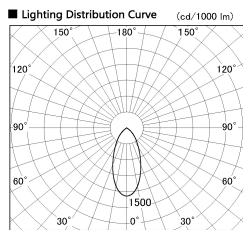

Item no. CD011-2840WW8540L

Series Name: Ceiling Light (Swallow Cone)

White Reflector

Installation	Direct mount
Type	
Fixture wattage	28.5W
Beam angle	45 deg
Color Temp.	4000K
CRI	Ra>85
Luminous	2445 lm
Body	Die-cast aluminum alloy
Body finish	White
Trim finish	White
Reflector finish	White
IP Rate	IP20
Light source	COB module
Input Voltage	AC220~240V
Dimming Type	Non-Dimmable
Certificate	CE, CCC
Cut Hole	N/A