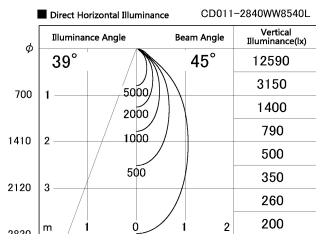

Item no. CD011-2840WW8540L

Series Name: Ceiling Light (Swallow Cone)

White Reflector

Installation	Direct mount
Type	Ceiling Light (Swallow Cone)
Fixture wattage	28.5W
Beam angle	45 deg
Color Temp.	4000K
CRI	Ra>85
Luminous	2445 lm
Body	Die-cast aluminum alloy
Body finish	White
Trim finish	White
Reflector finish	White
IP Rate	IP20
Light source	COB module
Input Voltage	AC220~240V
Dimming Type	Non-Dimmable
Certificate	CE, CCC
Cut Hole	N/A