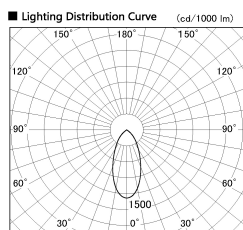

Item no. CD011-2840WW8540L

Series Name: Ceiling Light (Swallow Cone)

White Reflector

Installation	Direct mount
Type	Ceiling Light (Swallow Cone)
Fixture wattage	28.5W
Beam angle	45 deg
Color Temp.	4000K
CRI	Ra>85
Luminous	2445 lm
Body	Die-cast aluminum alloy
Body finish	White
Trim finish	White
Reflector finish	White
IP Rate	IP20
Light source	COB module
Input Voltage	AC220~240V
Dimming Type	Non-Dimmable
Certificate	CE, CCC
Cut Hole	N/A