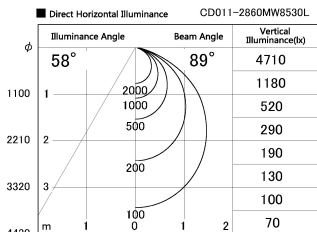

Item no. CD011-2860MW8530L

Series Name: Ceiling Light (Swallow Cone)

Installation	Direct mount
Type	Ceiling Light (Swallow Cone)
Fixture wattage	28.5W
Beam angle	90 deg
Color Temp.	3000K
CRI	Ra>85
Luminous	2339 lm
Body	Die-cast aluminum alloy
Body finish	White
Trim finish	White
Reflector finish	Mirror
IP Rate	IP20
Light source	COB module
Input Voltage	AC220~240V
Dimming Type	Non-Dimmable
Certificate	CE, CCC
Cut Hole	N/A