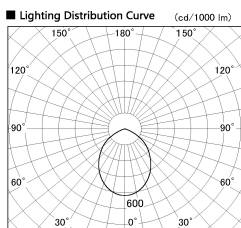

Item no. CD011-2860MW8530L

Series Name: Ceiling Light (Swallow Cone)

Installation	Direct mount
Type	Ceiling Light (Swallow Cone)
Fixture wattage	28.5W
Beam angle	90 deg
Color Temp.	3000K
CRI	Ra>85
Luminous	2339 lm
Body	Die-cast aluminum alloy
Body finish	White
Trim finish	White
Reflector finish	Mirror
IP Rate	IP20
Light source	COB module
Input Voltage	AC220~240V
Dimming Type	Non-Dimmable
Certificate	CE, CCC
Cut Hole	N/A