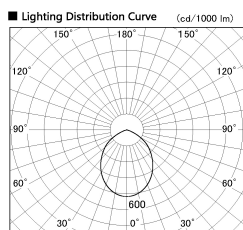

Item no. CD011-2860WW8527L

Series Name: Ceiling Light (Swallow Cone)

White Reflector

Installation	Direct mount
Type	Ceiling Light (Swallow Cone)
Fixture wattage	28.5W
Beam angle	90 deg
Color Temp.	2700K
CRI	Ra>85
Luminous	2244 lm
Body	Die-cast aluminum alloy
Body finish	White
Trim finish	White
Reflector finish	White
IP Rate	IP20
Light source	COB module
Input Voltage	AC220~240V
Dimming Type	Non-Dimmable
Certificate	CE, CCC
Cut Hole	N/A