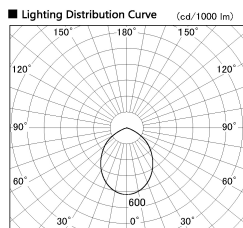

Item no. CD011-2860WW8527L

Series Name: Ceiling Light (Swallow Cone)

White Reflector

Installation	Direct mount
Type	
Fixture wattage	28.5W
Beam angle	90 deg
Color Temp.	2700K
CRI	Ra>85
Luminous	2244 lm
Body	Die-cast aluminum alloy
Body finish	White
Trim finish	White
Reflector finish	White
IP Rate	IP20
Light source	COB module
Input Voltage	AC220~240V
Dimming Type	Non-Dimmable
Certificate	CE, CCC
Cut Hole	N/A