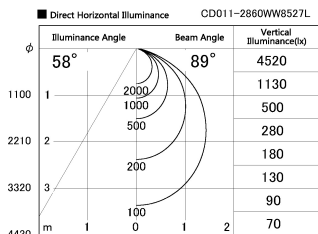

Item no. CD011-2860WW8527L

Series Name: Ceiling Light (Swallow Cone)

White Reflector

Installation	Direct mount
Type	Ceiling Light (Swallow Cone)
Fixture wattage	28.5W
Beam angle	90 deg
Color Temp.	2700K
CRI	Ra>85
Luminous	2244 lm
Body	Die-cast aluminum alloy
Body finish	White
Trim finish	White
Reflector finish	White
IP Rate	IP20
Light source	COB module
Input Voltage	AC220~240V
Dimming Type	Non-Dimmable
Certificate	CE, CCC
Cut Hole	N/A