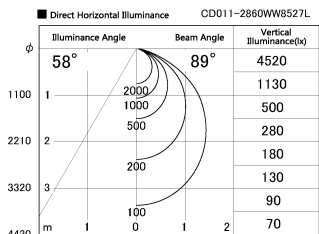

Item no. CD011-2860WW8527L

Series Name: Ceiling Light (Swallow Cone)

White Reflector

Installation	Direct mount
Type	
Fixture wattage	28.5W
Beam angle	90 deg
Color Temp.	2700K
CRI	Ra>85
Luminous	2244 lm
Body	Die-cast aluminum alloy
Body finish	White
Trim finish	White
Reflector finish	White
IP Rate	IP20
Light source	COB module
Input Voltage	AC220~240V
Dimming Type	Non-Dimmable
Certificate	CE, CCC
Cut Hole	N/A