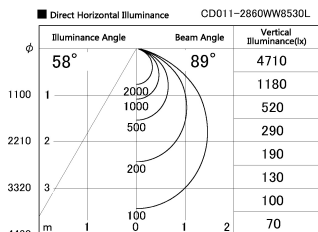

Item no. CD011-2860WW8530L

Series Name: Ceiling Light (Swallow Cone)

White Reflector

Installation	Direct mount
Type	
Fixture wattage	28.5W
Beam angle	90 deg
Color Temp.	3000K
CRI	Ra>85
Luminous	2339 lm
Body	Die-cast aluminum alloy
Body finish	White
Trim finish	White
Reflector finish	White
IP Rate	IP20
Light source	COB module
Input Voltage	AC220~240V
Dimming Type	Non-Dimmable
Certificate	CE, CCC
Cut Hole	N/A