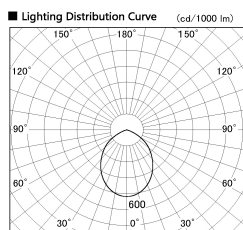

Item no. CD011-2860WW8530L

Series Name: Ceiling Light (Swallow Cone)

White Reflector

Installation	Direct mount
Type	
Fixture wattage	28.5W
Beam angle	90 deg
Color Temp.	3000K
CRI	Ra>85
Luminous	2339 lm
Body	Die-cast aluminum alloy
Body finish	White
Trim finish	White
Reflector finish	White
IP Rate	IP20
Light source	COB module
Input Voltage	AC220~240V
Dimming Type	Non-Dimmable
Certificate	CE, CCC
Cut Hole	N/A