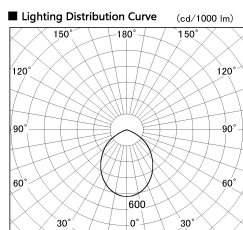

Item no. CD011-2860WW8535L

Series Name: Ceiling Light (Swallow Cone)

White Reflector

Installation	Direct mount
Type	Ceiling Light (Swallow Cone)
Fixture wattage	28.5W
Beam angle	90 deg
Color Temp.	3500K
CRI	Ra>85
Luminous	2377 lm
Body	Die-cast aluminum alloy
Body finish	White
Trim finish	White
Reflector finish	White
IP Rate	IP20
Light source	COB module
Input Voltage	AC220~240V
Dimming Type	Non-Dimmable
Certificate	CE, CCC
Cut Hole	N/A