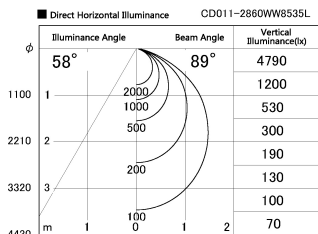

Item no. CD011-2860WW8535L

Series Name: Ceiling Light (Swallow Cone)

White Reflector

Installation	Direct mount
Type	Ceiling Light (Swallow Cone)
Fixture wattage	28.5W
Beam angle	90 deg
Color Temp.	3500K
CRI	Ra>85
Luminous	2377 lm
Body	Die-cast aluminum alloy
Body finish	White
Trim finish	White
Reflector finish	White
IP Rate	IP20
Light source	COB module
Input Voltage	AC220~240V
Dimming Type	Non-Dimmable
Certificate	CE, CCC
Cut Hole	N/A