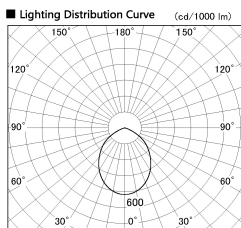

Item no. CD011-2860WW8540L

Series Name: Ceiling Light (Swallow Cone)

White Reflector

Installation	Direct mount
Type	
Fixture wattage	28.5W
Beam angle	90 deg
Color Temp.	4000K
CRI	Ra>85
Luminous	2400 lm
Body	Die-cast aluminum alloy
Body finish	White
Trim finish	White
Reflector finish	White
IP Rate	IP20
Light source	COB module
Input Voltage	AC220~240V
Dimming Type	Non-Dimmable
Certificate	CE, CCC
Cut Hole	N/A