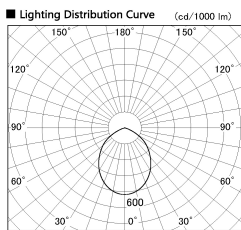

Item no. CD011-2860WW8540L

Series Name: Ceiling Light (Swallow Cone)

White Reflector

Installation	Direct mount
Type	
Fixture wattage	28.5W
Beam angle	90 deg
Color Temp.	4000K
CRI	Ra>85
Luminous	2400 lm
Body	Die-cast aluminum alloy
Body finish	White
Trim finish	White
Reflector finish	White
IP Rate	IP20
Light source	COB module
Input Voltage	AC220~240V
Dimming Type	Non-Dimmable
Certificate	CE, CCC
Cut Hole	N/A