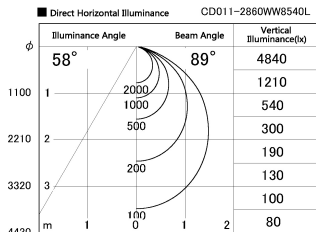

Item no. CD011-2860WW8540L

Series Name: Ceiling Light (Swallow Cone)

White Reflector

Installation	Direct mount
Type	
Fixture wattage	28.5W
Beam angle	90 deg
Color Temp.	4000K
CRI	Ra>85
Luminous	2400 lm
Body	Die-cast aluminum alloy
Body finish	White
Trim finish	White
Reflector finish	White
IP Rate	IP20
Light source	COB module
Input Voltage	AC220~240V
Dimming Type	Non-Dimmable
Certificate	CE, CCC
Cut Hole	N/A