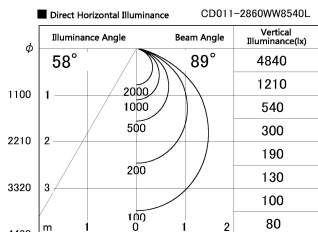

Item no. CD011-2860WW8540L

Series Name: Ceiling Light (Swallow Cone)

White Reflector

Installation	Direct mount
Type	
Fixture wattage	28.5W
Beam angle	90 deg
Color Temp.	4000K
CRI	Ra>85
Luminous	2400 lm
Body	Die-cast aluminum alloy
Body finish	White
Trim finish	White
Reflector finish	White
IP Rate	IP20
Light source	COB module
Input Voltage	AC220~240V
Dimming Type	Non-Dimmable
Certificate	CE, CCC
Cut Hole	N/A