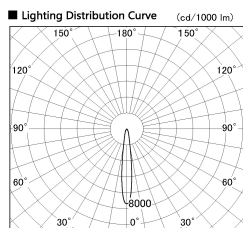

Item no. CD011-3615MW8527L

Series Name: Ceiling Light (Swallow Cone)

Installation	Direct mount
Type	
Fixture wattage	36W
Beam angle	15 deg
Color Temp.	2700K
CRI	Ra>85
Luminous	2814 lm
Body	Die-cast aluminum alloy
Body finish	White
Trim finish	White
Reflector finish	Mirror
IP Rate	IP20
Light source	COB module
Input Voltage	AC220~240V
Dimming Type	Non-Dimmable
Certificate	CE, CCC
Cut Hole	N/A

■ Direct Horizontal Illuminance CD011-3615MW8527L

Illuminance Angle	Beam Angle	Vertical Illuminance (lx)
13°	14°	85100
220		21270
1		9460
		5320
450		3400
2		2360
		1740
680		1330
3		
910		
m		