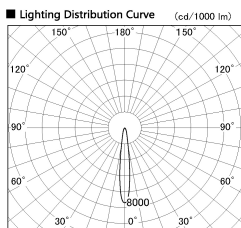

Item no. CD011-3615WW8527L

Series Name: Ceiling Light (Swallow Cone)

White Reflector

Installation	Direct mount
Type	Ceiling Light (Swallow Cone)
Fixture wattage	36W
Beam angle	15 deg
Color Temp.	2700K
CRI	Ra>85
Luminous	2814 lm
Body	Die-cast aluminum alloy
Body finish	White
Trim finish	White
Reflector finish	White
IP Rate	IP20
Light source	COB module
Input Voltage	AC220~240V
Dimming Type	Non-Dimmable
Certificate	CE, CCC
Cut Hole	N/A