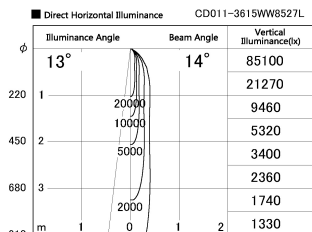

Item no. CD011-3615WW8527L

Series Name: Ceiling Light (Swallow Cone)

White Reflector

Installation	Direct mount
Type	Ceiling Light (Swallow Cone)
Fixture wattage	36W
Beam angle	15 deg
Color Temp.	2700K
CRI	Ra>85
Luminous	2814 lm
Body	Die-cast aluminum alloy
Body finish	White
Trim finish	White
Reflector finish	White
IP Rate	IP20
Light source	COB module
Input Voltage	AC220~240V
Dimming Type	Non-Dimmable
Certificate	CE, CCC
Cut Hole	N/A